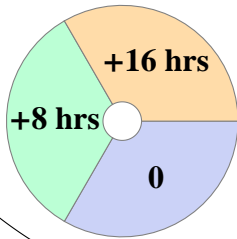

Saros Dial

Time Adjust

Spiral (from inside)