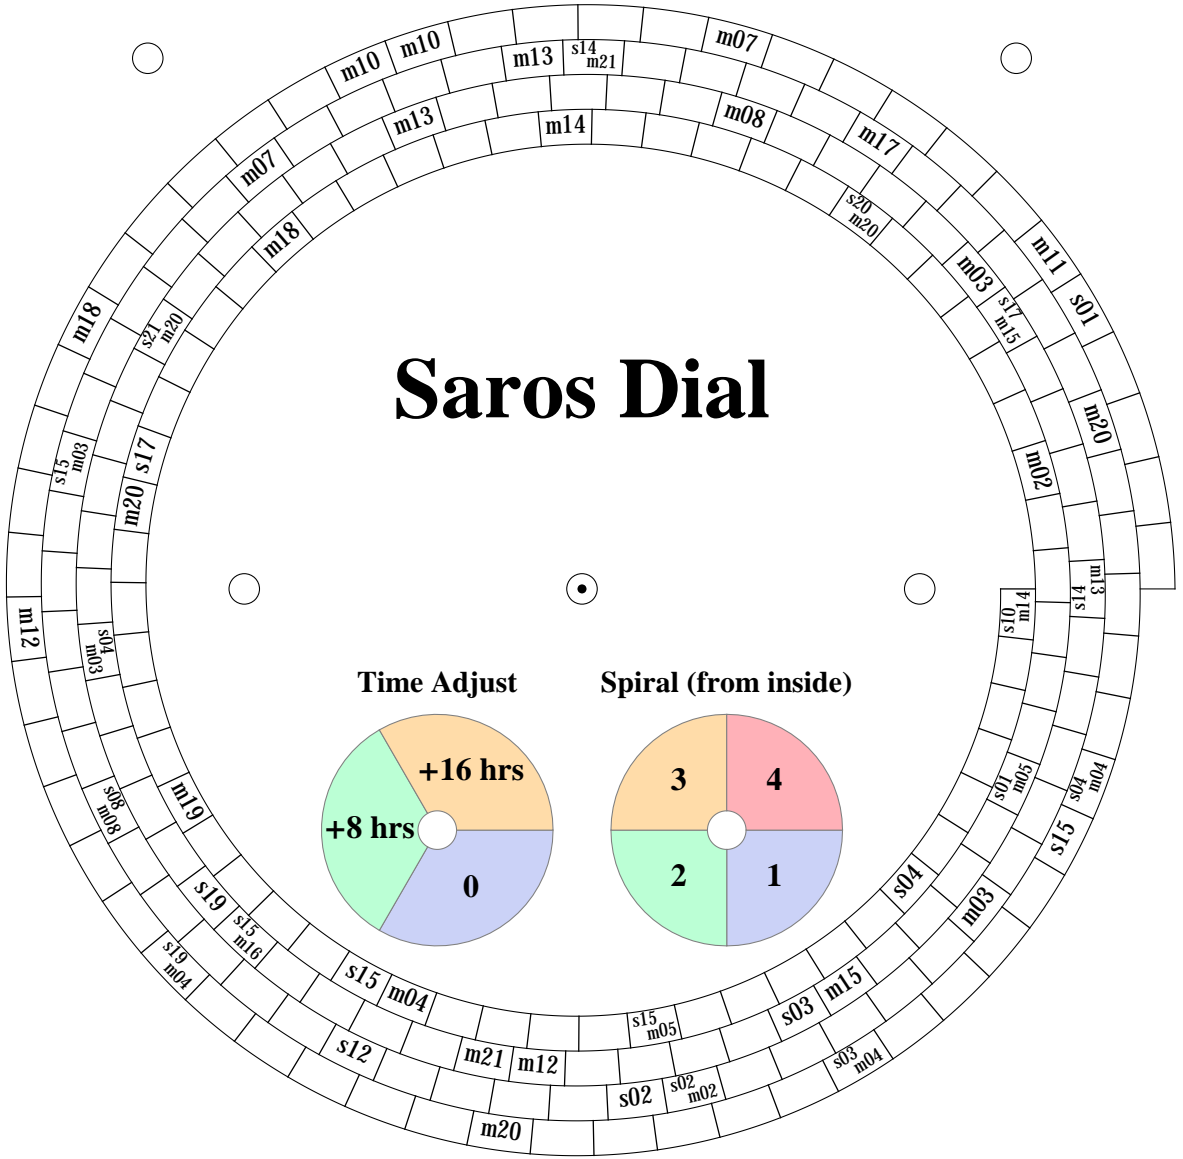

Saros Dial

Time Adjust

Spiral (from inside)